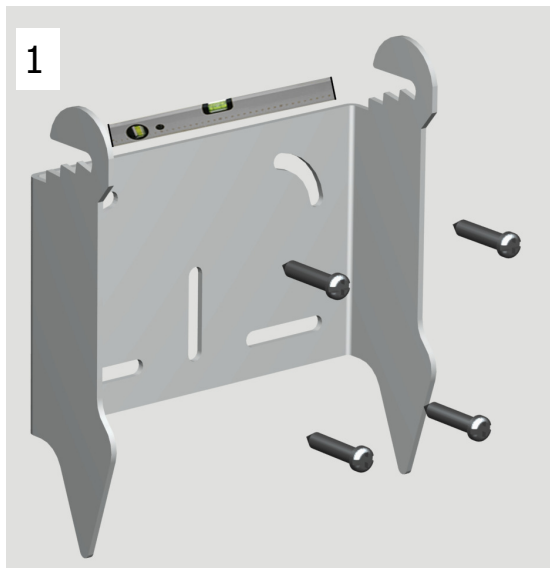

# FLAT/TILT WALL MOUNT

VICTORIA WORKS, HILL END LANE, ROSSENDALE, LANCASHIRE, BB4 7AG, UK

CUSTOMER HELP LINE: 0800 107 7812

WWW.TROYINNOVATIONS.CO.UK

SCREWS /  
PLUGS  
PROVIDED  
ONLY  
SUITABLE  
FOR SOLID  
WALLS