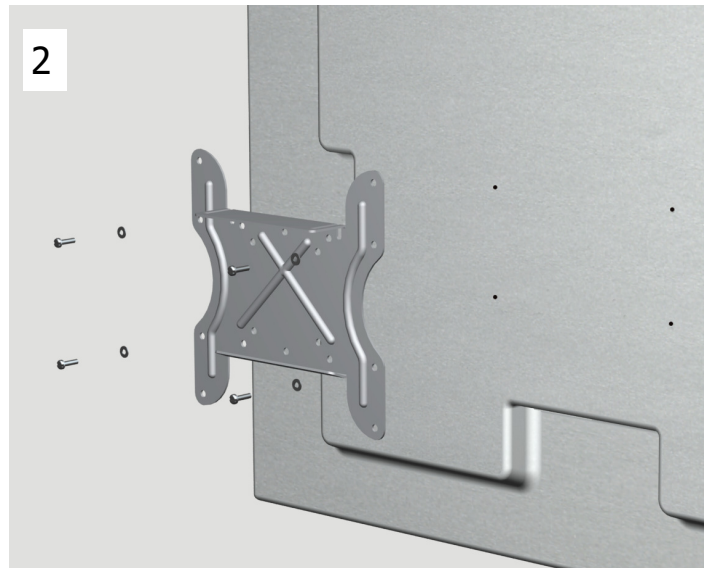

# FLAT/TILT WALL MOUNT

VICTORIA WORKS, HILL END LANE, ROSSENDALE, LANCASHIRE, BB4 7AG, UK

CUSTOMER HELP LINE: 0800 107 7812

WWW.TROYINNOVATIONS.CO.UK

SCREWS /  
PLUGS  
PROVIDED  
ONLY  
SUITABLE  
FOR SOLID  
WALLS