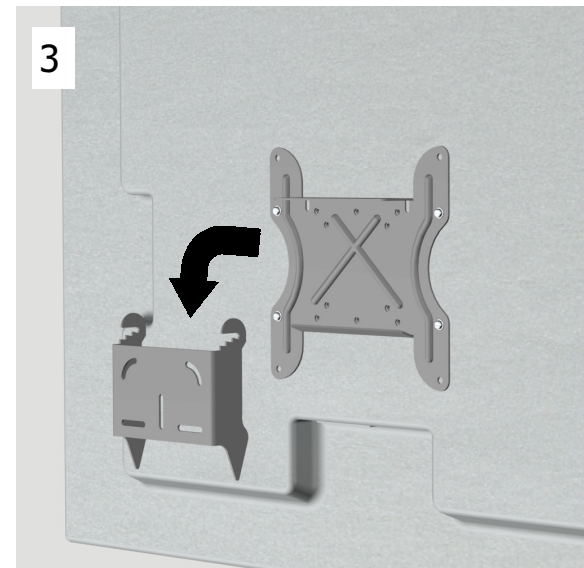

# FLAT/TILT WALL MOUNT

VICTORIA WORKS, HILL END LANE, ROSSENDALE, LANCASHIRE, BB4 7AG, UK

CUSTOMER HELP LINE: 0800 107 7812

WWW.TROYINNOVATIONS.CO.UK

SCREWS /  
PLUGS  
PROVIDED  
ONLY  
SUITABLE  
FOR SOLID  
WALLS