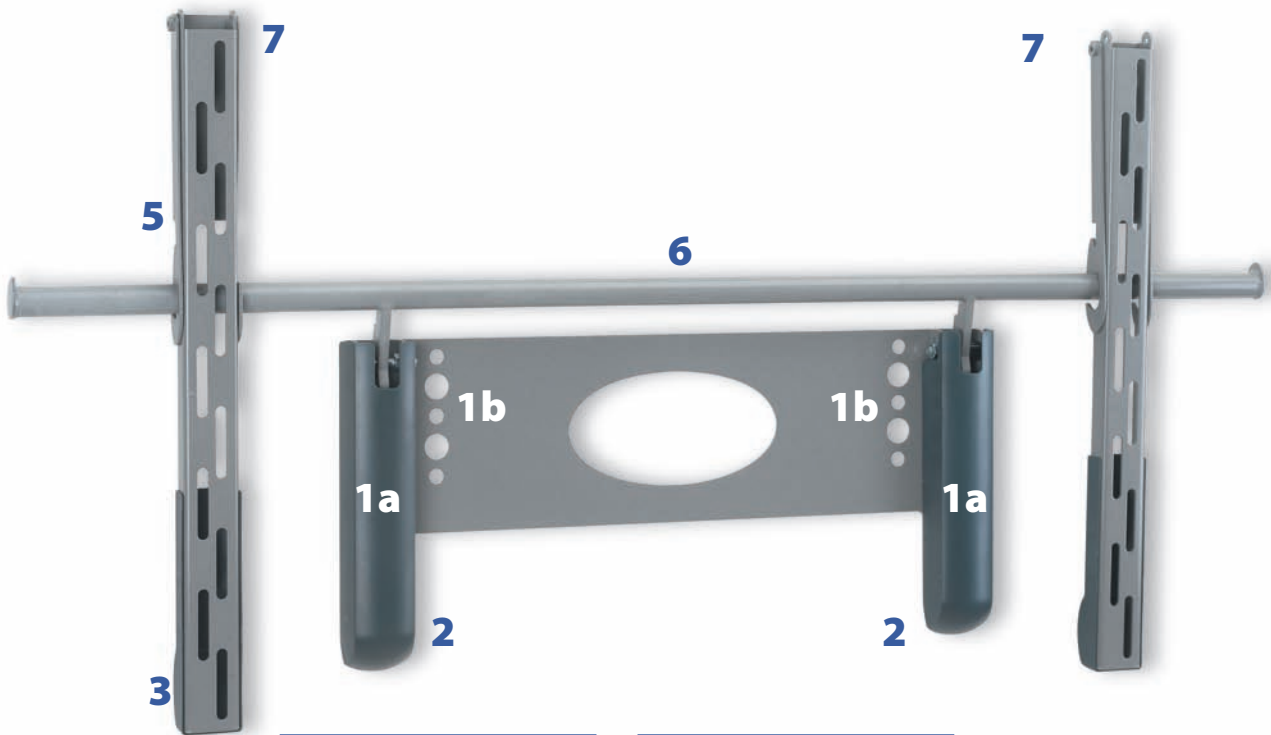

PL6500

Universal Tilt 65" Screen Mount

65" Max

75Kg Max

or

or

or

PL6500

Universal Tilt 65" Screen Mount