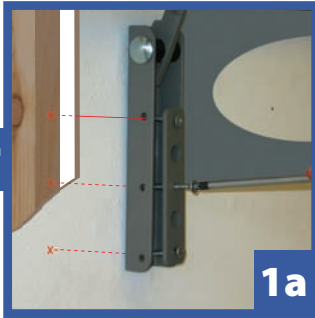

PL6500

Universal Tilt 65" Screen Mount

65" Max

75Kg Max

or

or

or

PL6500

Universal Tilt 65" Screen Mount