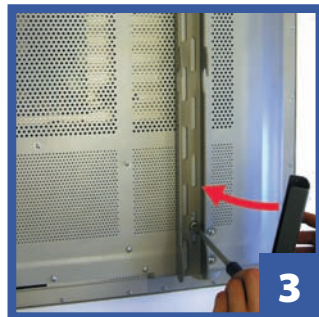

PL6500

Universal Tilt 65" Screen Mount

65" Max

75Kg Max

or

or

or