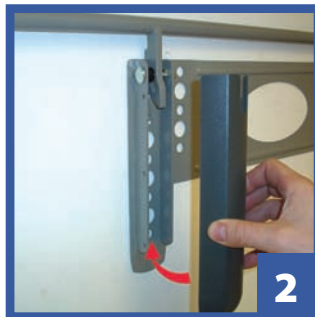

PL6500

Universal Tilt 65" Screen Mount

65" Max

75Kg Max

or

or

or