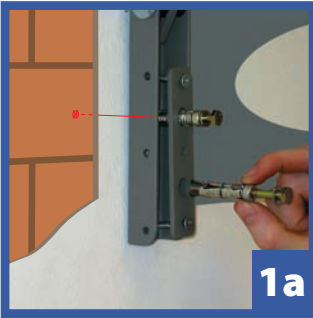

PL6500

Universal Tilt 65" Screen Mount

65" Max

75Kg Max