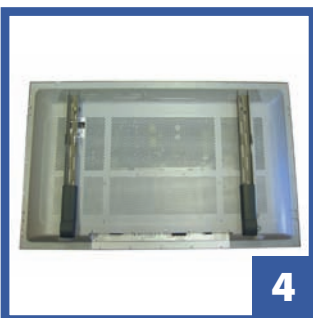

PL6500

Universal Tilt 65" Screen Mount

65" Max

75Kg Max

or

or

or

PL6500

Universal Tilt 65" Screen Mount