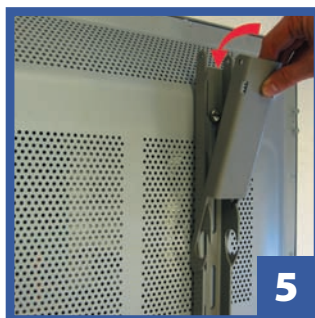

PL6500

Universal Tilt 65" Screen Mount

65" Max

75Kg Max

or

or

or